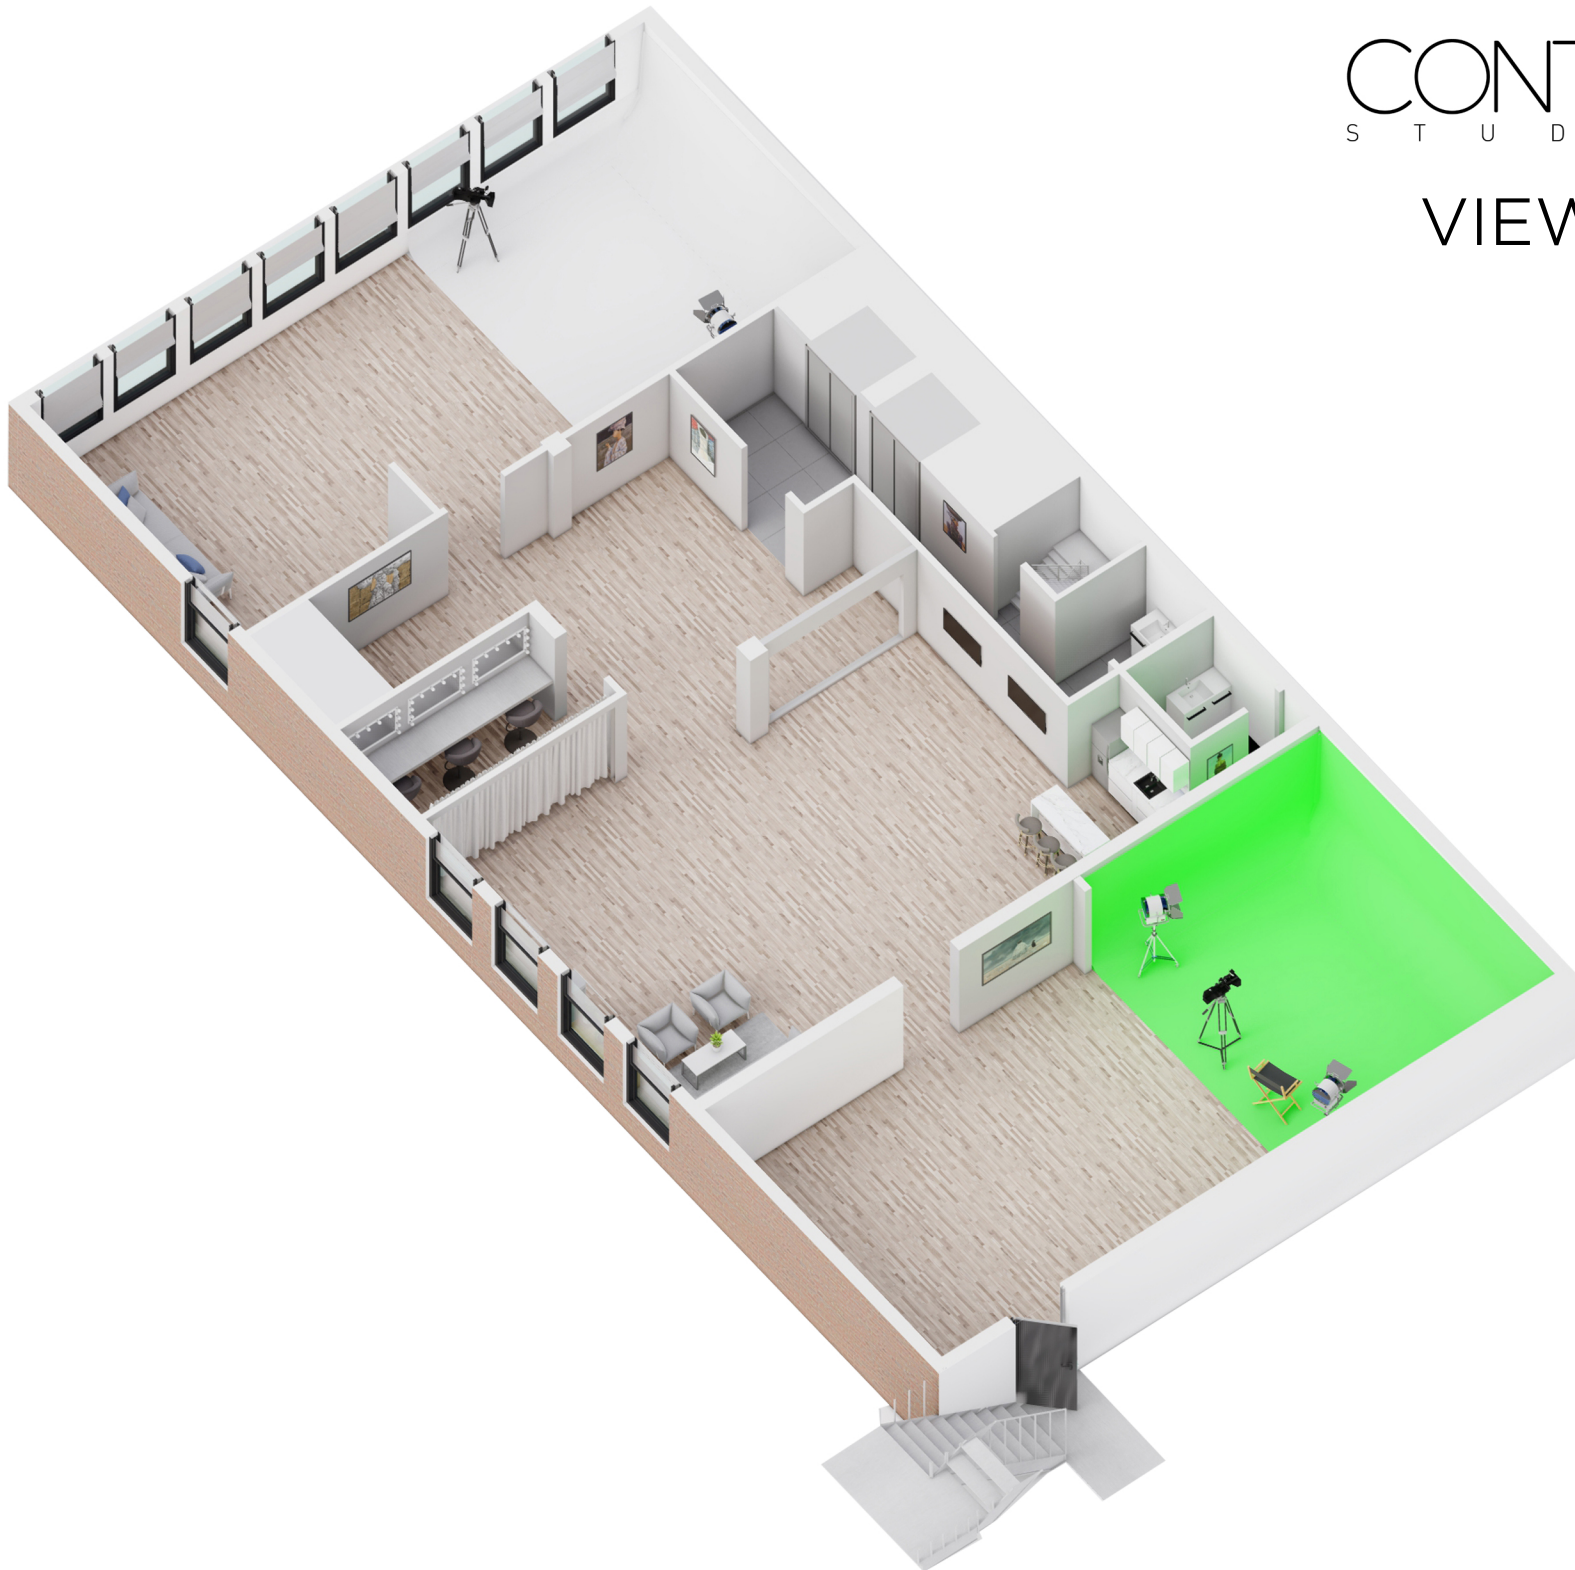

CONTRA
S T U D I O S

VIEW A