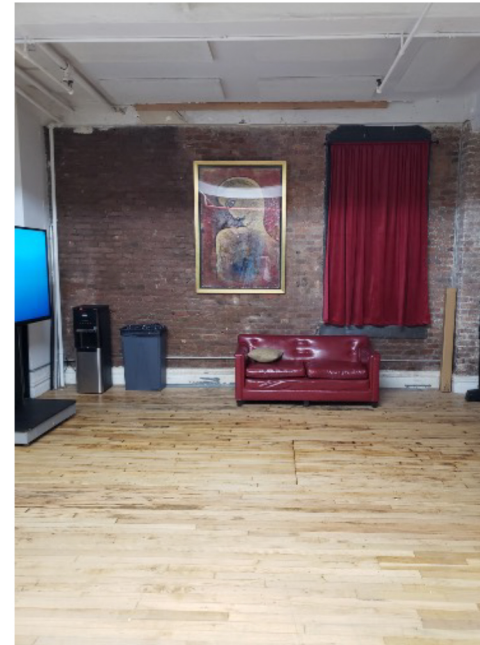

CONTRA
S T U D I O S

STUDIO B

- Two Corner Cyclorama Sound Stage
- 3,000 SF
- Sound Proof Room with Minimal Echo
- Green Screen Option
- 20' x 42' Shoot Area with 11.5' Ceiling
- Full Ceiling Grid
- Includes FOBA Stand
- 120 amps 3 Phase Electric
- Brick Wall & Fire Escape Shoot Option