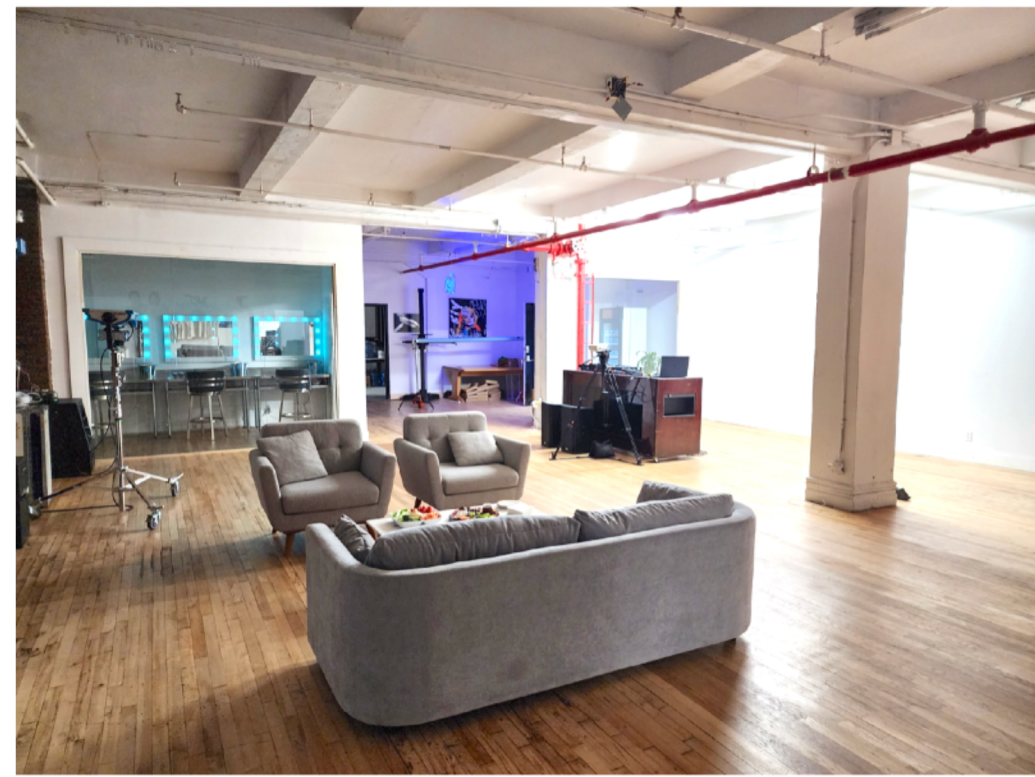

## STUDIO A

- One Corner Cyclorama Wall
- 2,750 SF
- 18' x 42' Shoot Area
- Daylight Option
- Ceiling Grid
- Blackout Blinds
- 11.5' Ceiling
- 120 amps 3 Phase Electric
- Includes FOBA Stand

CONTRA  
S T U D I O S

## STUDIO B

- Two Corner Cyclorama Sound Stage
- 3,000 SF
- Sound Proof Room with Minimal Echo
- Green Screen Option
- 20' x 42' Shoot Area with 11.5' Ceiling
- Full Ceiling Grid
- Includes FOBA Stand
- 120 amps 3 Phase Electric
- Brick Wall & Fire Escape Shoot Option

## STUDIOS A + B

- 4,500 SF with Roof Access
- Freight Elevator
- Two Passenger Elevators
- Private Floor with Key Code Entry
- 3 Mirror Hair & Makeup Room
- Full Kitchen with Cookware

141 WEST 28TH STREET, NYC