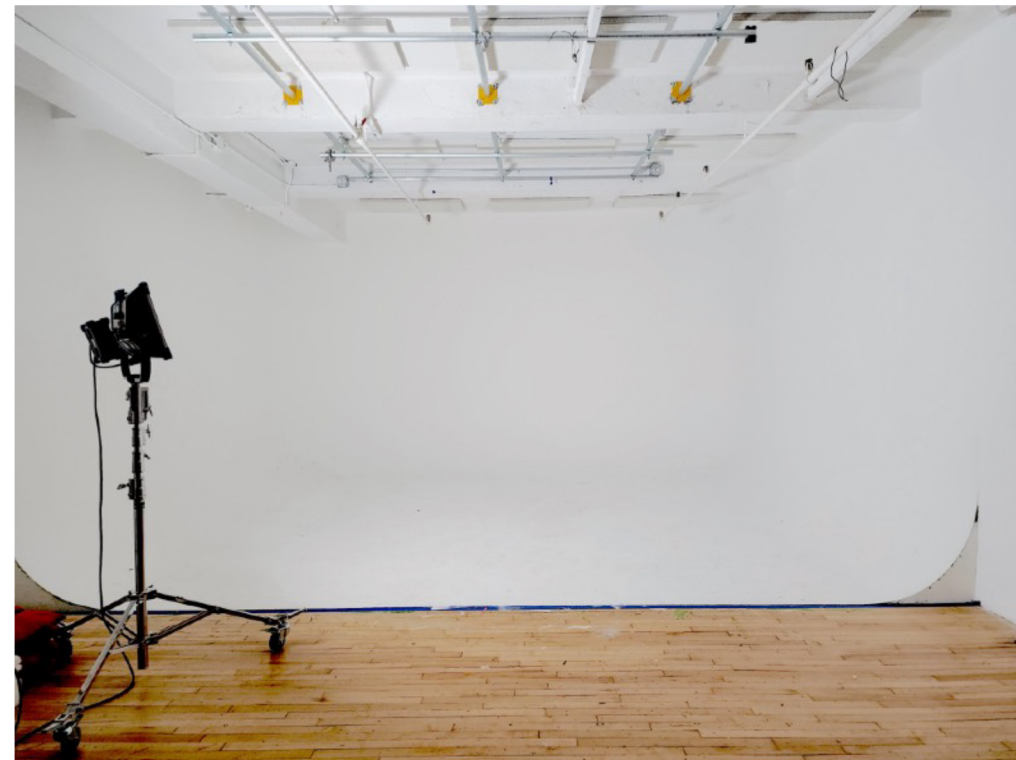

## STUDIO A

- One Corner Cyclorama Wall
- 2,750 SF
- 18' x 42' Shoot Area
- Daylight Option
- Ceiling Grid
- Blackout Blinds
- 11.5' Ceiling
- 120 amps 3 Phase Electric
- Includes FOBA Stand

CONTRA  
S T U D I O S

## STUDIO B

- Two Corner Cyclorama Sound Stage
- 3,000 SF
- Sound Proof Room with Minimal Echo
- Green Screen Option
- 20' x 42' Shoot Area with 11.5' Ceiling
- Full Ceiling Grid
- Includes FOBA Stand
- 120 amps 3 Phase Electric
- Brick Wall & Fire Escape Shoot Option

## STUDIOS A + B

- 4,500 SF with Roof Access
- Freight Elevator
- Two Passenger Elevators
- Private Floor with Key Code Entry
- 3 Mirror Hair & Makeup Room
- Full Kitchen with Cookware

141 WEST 28TH STREET, NYC

## **STUDIO A**

**2,750 SF**

**DIMENSIONS:** 11.5' ceiling / 18' x 42'

**CYC DIMENSIONS:** 18' x 17'

**POWER:** 120 amp / 3 PHASE

**FEATURES:** Rentals will be given exclusive use of the main room and hair and makeup room. Option to combine with Studio B for 4,500 SF of space. Daylight shoot option, with black out curtains. Perfect for two camera interviews, Still Life, Fashion, and E-commerce