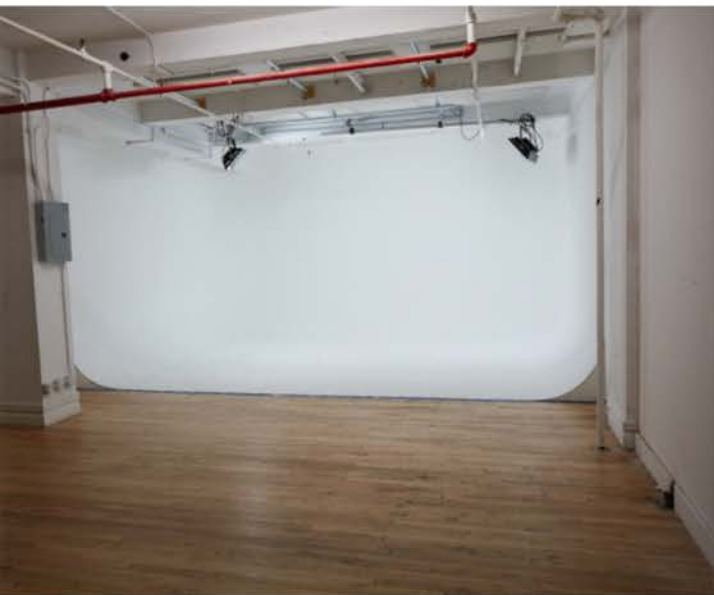

CONTRA

S T U D I O S

141 WEST 28TH STREET, NYC