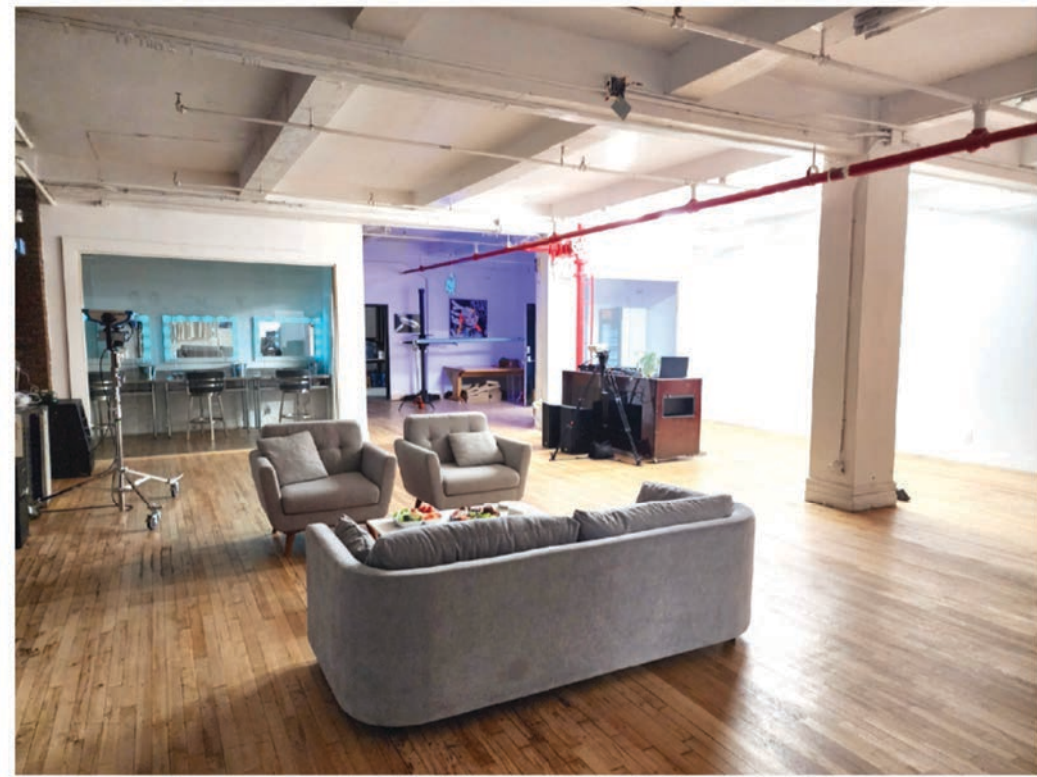

## STUDIO A

- One Corner Cyclorama Wall
- 2,750 SF
- 18' x 42' Shoot Area
- Daylight Option
- Ceiling Grid
- Blackout Blinds
- 11.5' Ceiling
- 120 amps 3 Phase Electric
- Includes FOBA Stand

CONTRA  
S T U D I O S

## STUDIO B

- Two Corner Cyclorama Sound Stage
- 3,000 SF
- Sound Proof Room with Minimal Echo
- Green Screen Option
- 20' x 42' Shoot Area with 11.5' Ceiling
- Full Ceiling Grid
- Includes FOBA Stand
- 120 amps 3 Phase Electric
- Brick Wall & Fire Escape Shoot Option

## STUDIOS A + B

- 4,500 SF with Roof Access
- Freight Elevator
- Two Passenger Elevators
- Private Floor with Key Code Entry
- 3 Mirror Hair & Makeup Room
- Full Kitchen with Cookware

141 WEST 28TH STREET, NYC

## **STUDIO A**

**2,750 SF**

**DIMENSIONS:** 11.5' ceiling / 18' x 42'

**CYC DIMENSIONS:** 18' x 17'

**POWER:** 120 amp / 3 PHASE

**FEATURES:** Rentals will be given exclusive use of the main room and hair and makeup room. Option to combine with Studio B for 4,500 SF of space. Daylight shoot option, with black out curtains. Perfect for two camera interviews, Still Life, Fashion, and E-commerce