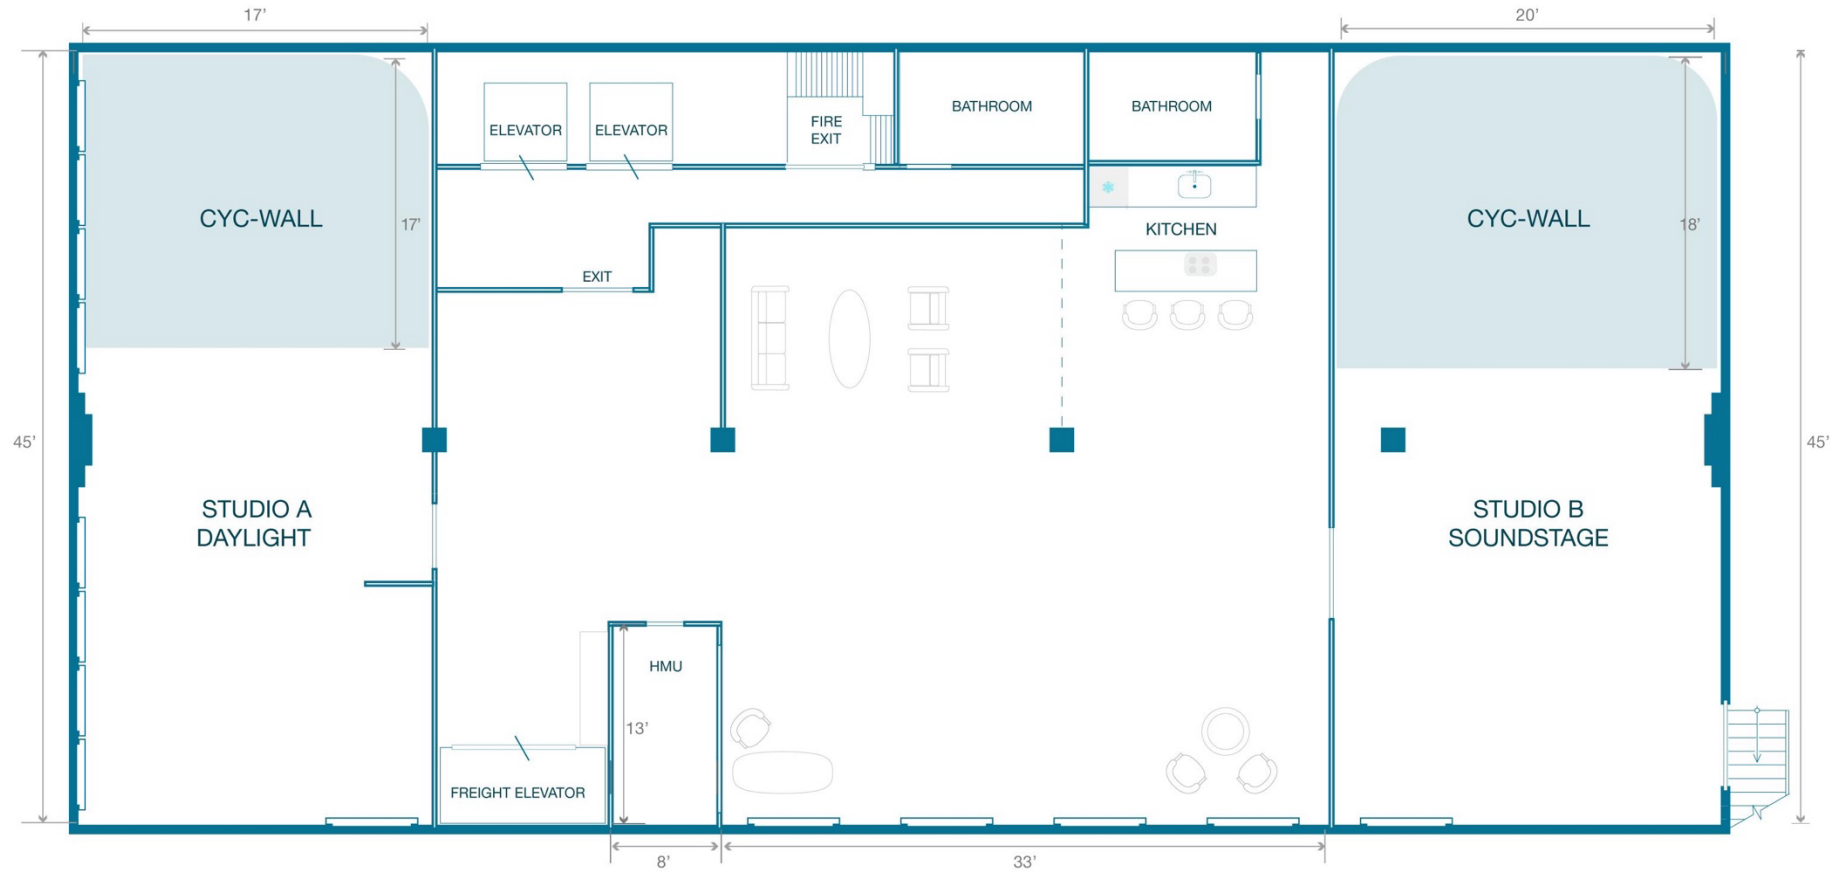

FLOOR PLANS

W 28th STREET

14 W 28th St 11th Fl, New York, NY 10001

646 926 7819

contrastudios.com