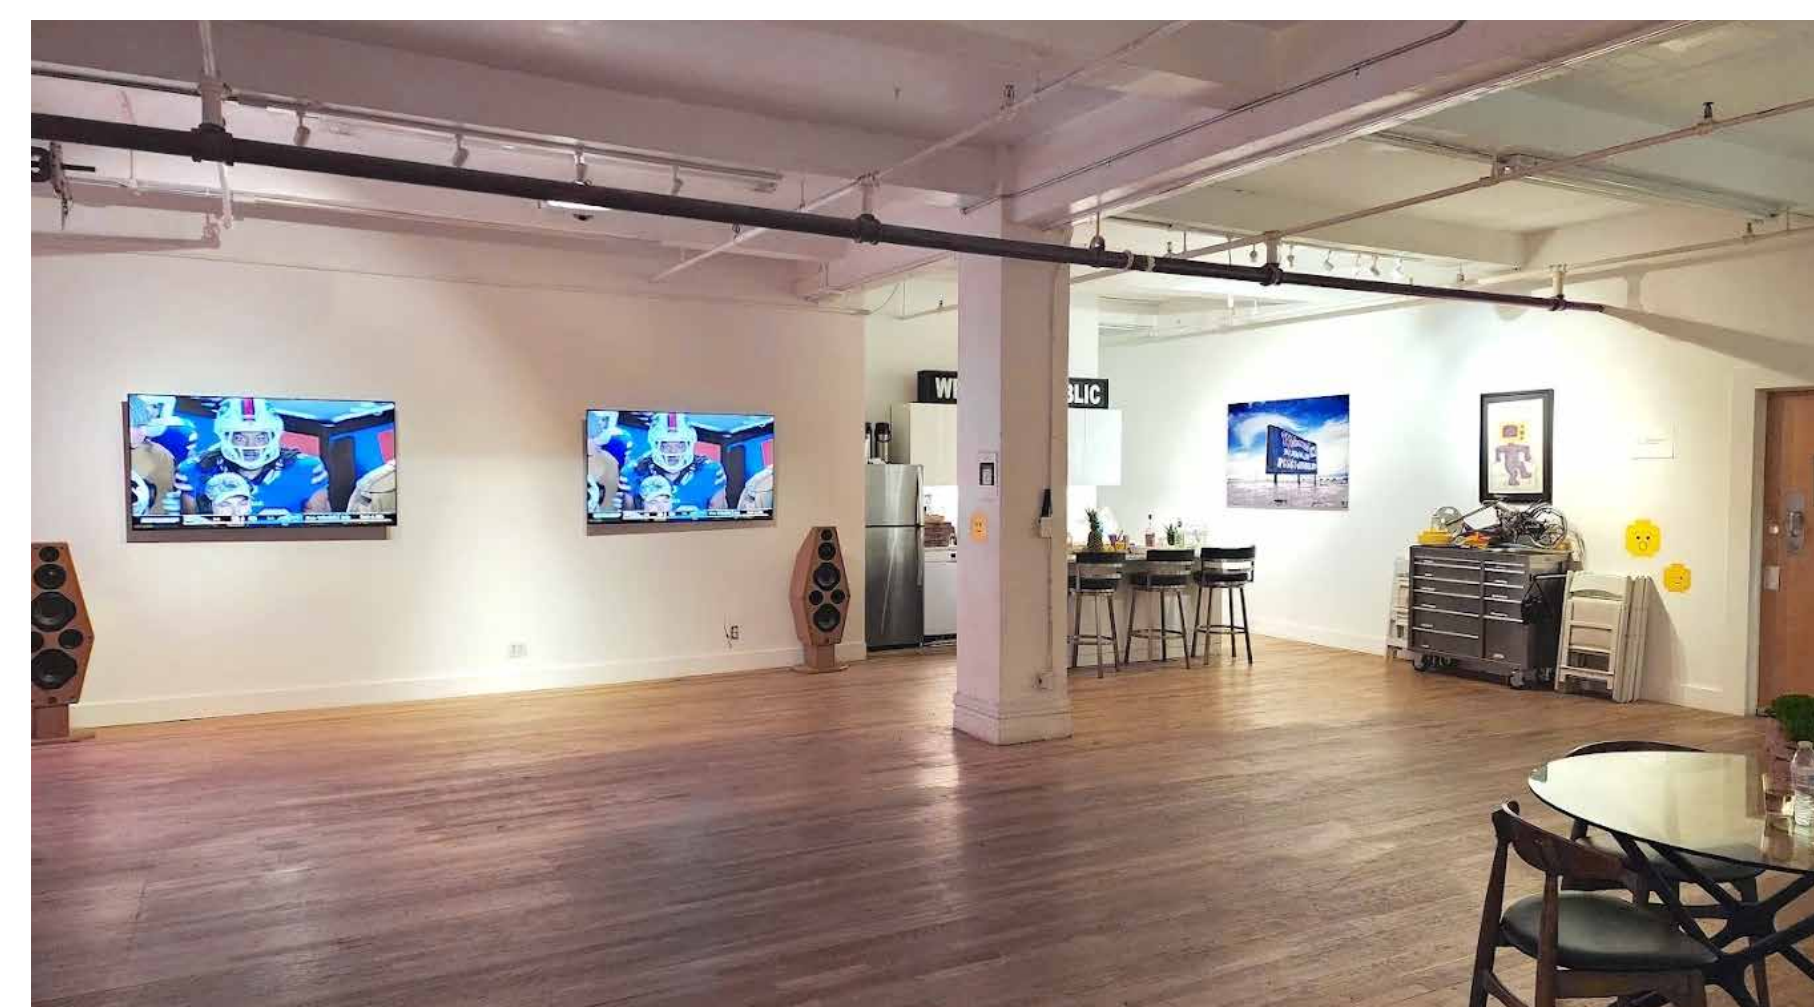

Kitchen

Eat and Film

Fully functional kitchen serves as an ideal space for craft services, talent catering, crew meals, or on-camera cooking segments. Perfectly suited for both everyday production use and staged filming or photography. The open kitchen features sleek white cabinetry, generous counter space with an induction cooktop, and a large central island.

- Full refrigerator and freezer
- Microwave and dishwasher
- Induction cooktop and sink