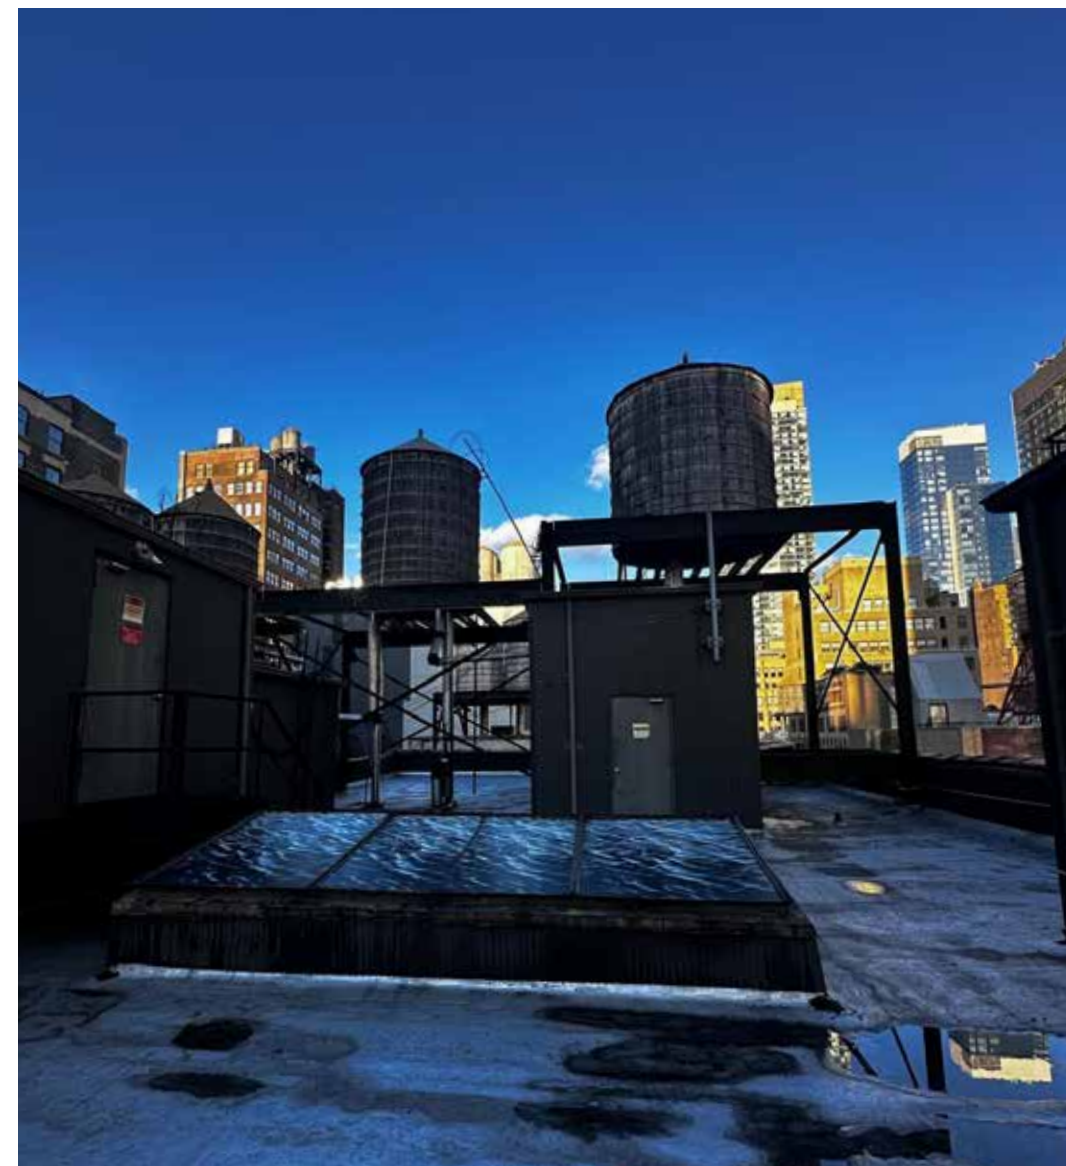

# ROOFTOP

NYC SKYLINE & Terrace

## Iconic Views

This private rooftop terrace at Contra Studios offers a spacious open concrete surface with industrial charm. Perfect for exterior shoots. Surrounded by dark gray mechanical sheds, a classic wooden water tower, and low-profile structures, the over 5,000 sq ft deck provides unobstructed shooting space with easy access directly from the private full-floor studio below via key-code entry. Natural daylight floods the area all day, and the raw urban aesthetic works seamlessly for fashion, product, or cinematic setups.

The dramatic Manhattan skyline backdrop features the Empire State Building centered in frame alongside gleaming skyscrapers under wide-open blue skies. Ideal for golden-hour photography, video interviews, rooftop scenes, or establishing shots, this exclusive space delivers iconic NYC views without crowds, permits, or logistics. All included with your studio rental for seamless full-day productions.