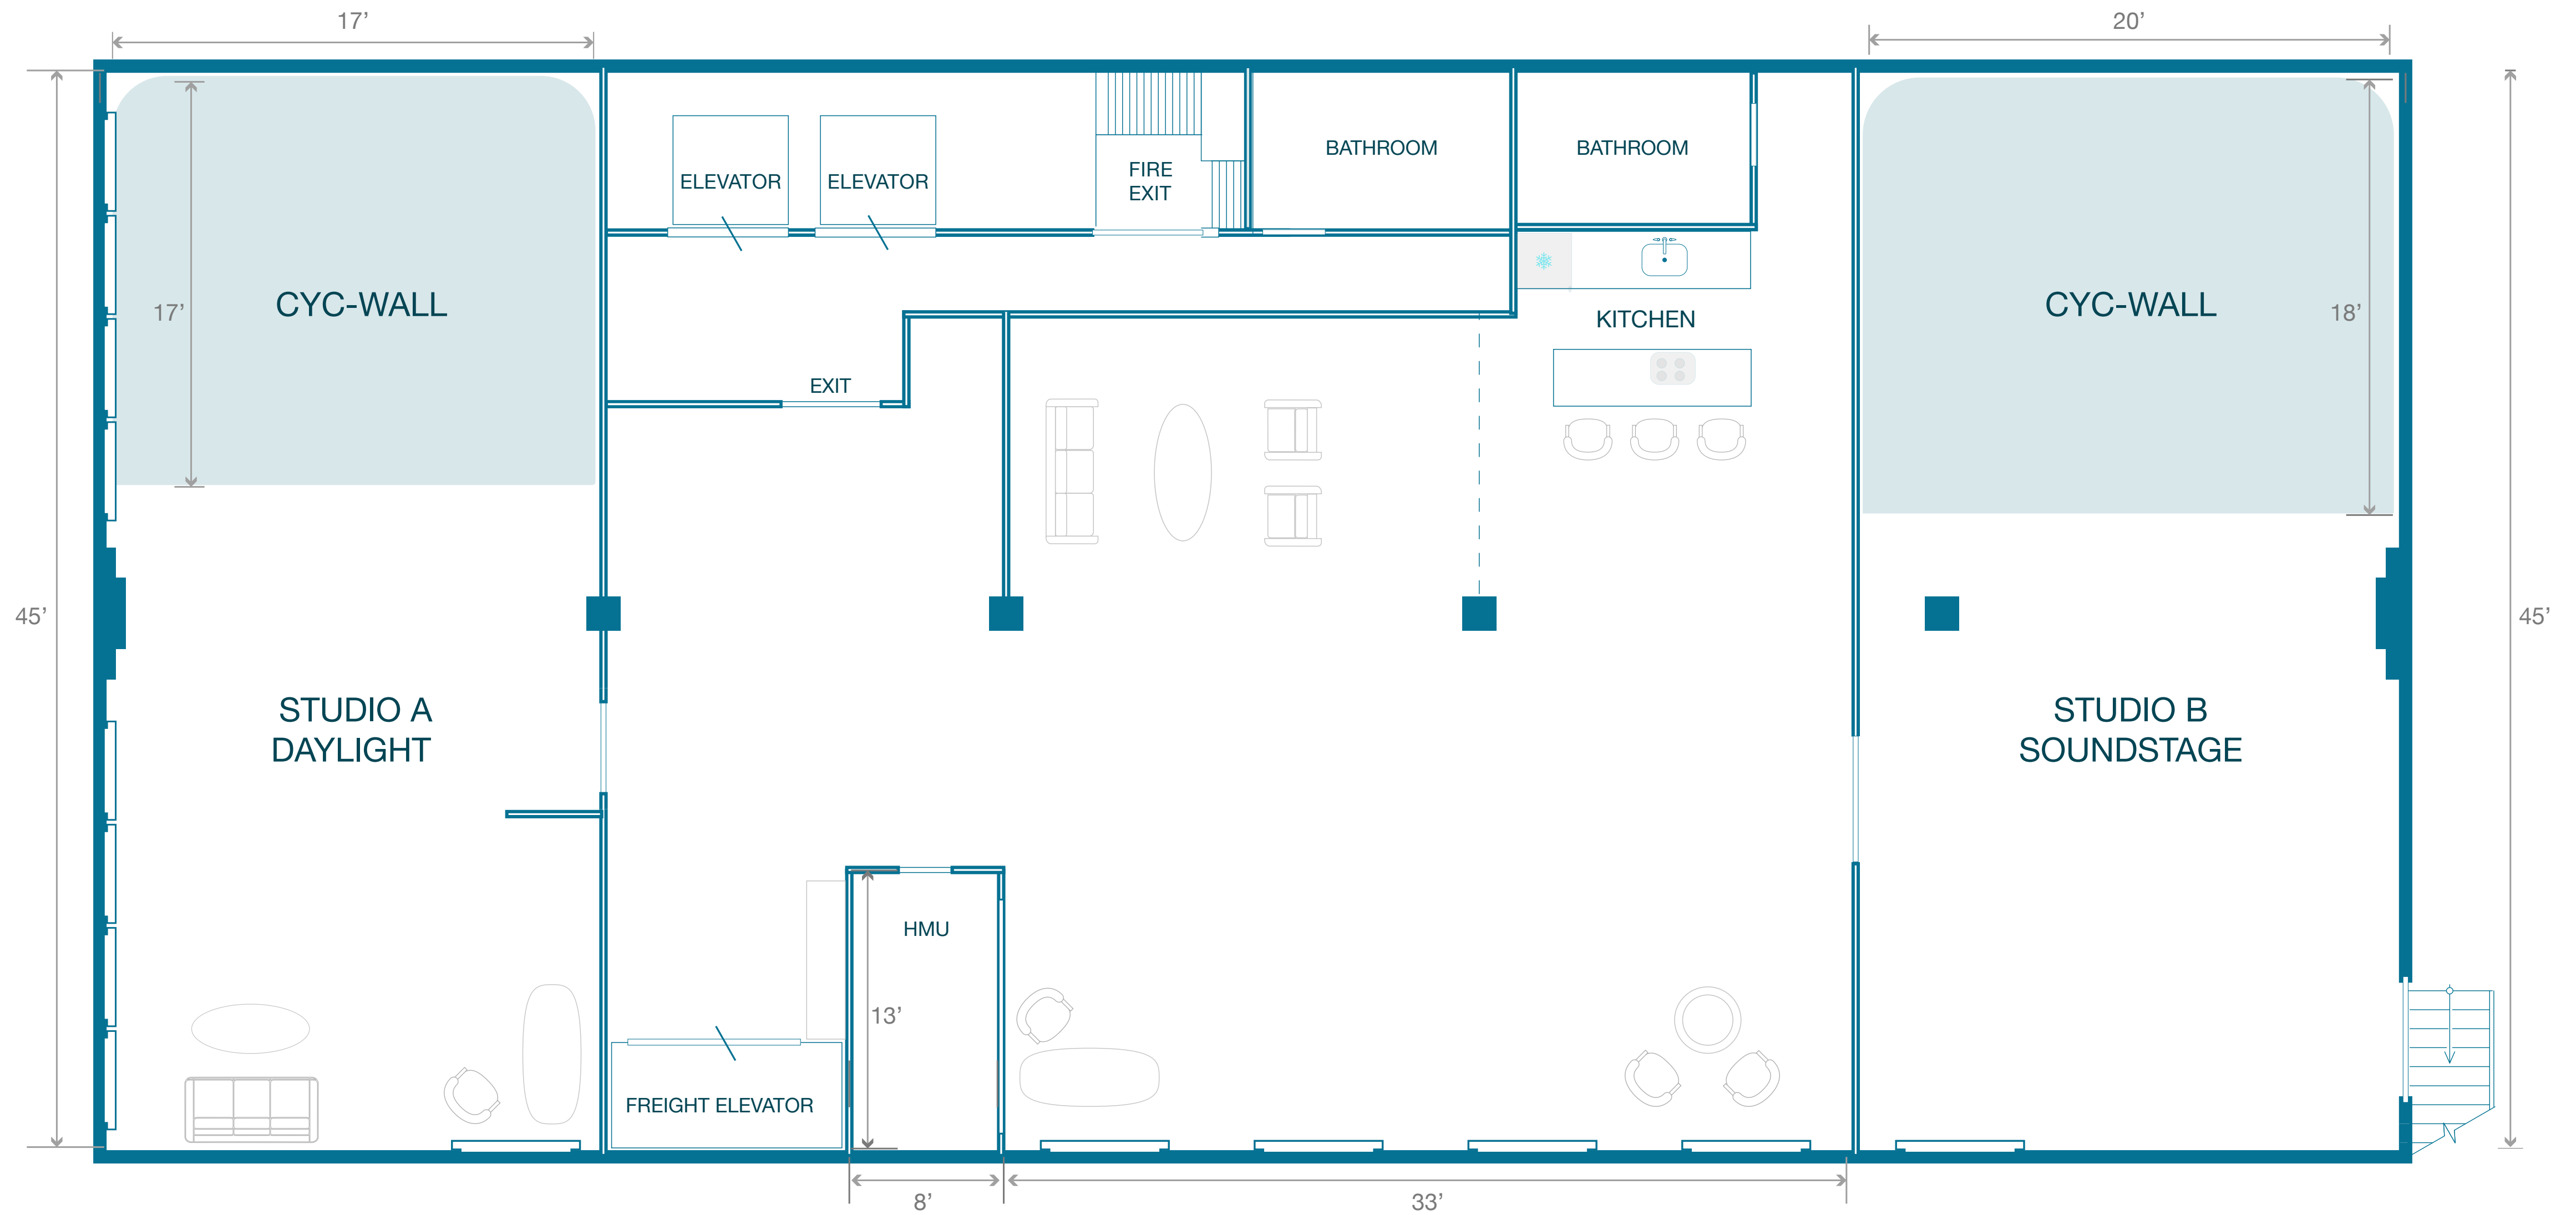

**5,000sq ft • 1 Client Per Day • Pre-Lit Cyc-Wall Sound Stage**

**Daylight Photo Studio • Key Code Access**

- Two Corner Cyclorama Sound Stages
- High Ceilings
- Sound Proof Room with Minimal Echo
- Green Screen Option
- 20' x 42' Shoot Area with 11.5' Ceiling
- Full Ceiling Grid
- Includes FOBA Stand
- 120 amps 3 Phase Electric
- Brick Wall & Fire Escape Shoot Option
- Access & Facility
- Private full-floor key-code entry, one client per day
- 5,000 sq ft combined studio space with roof access
- Freight elevator + two passenger elevators
- 2 large bathrooms
- 2 filtered water machines
- Code Entry

# 5,000sq Feet of Space • 2 Stages • 1 Client per Day.

W 28th STREET