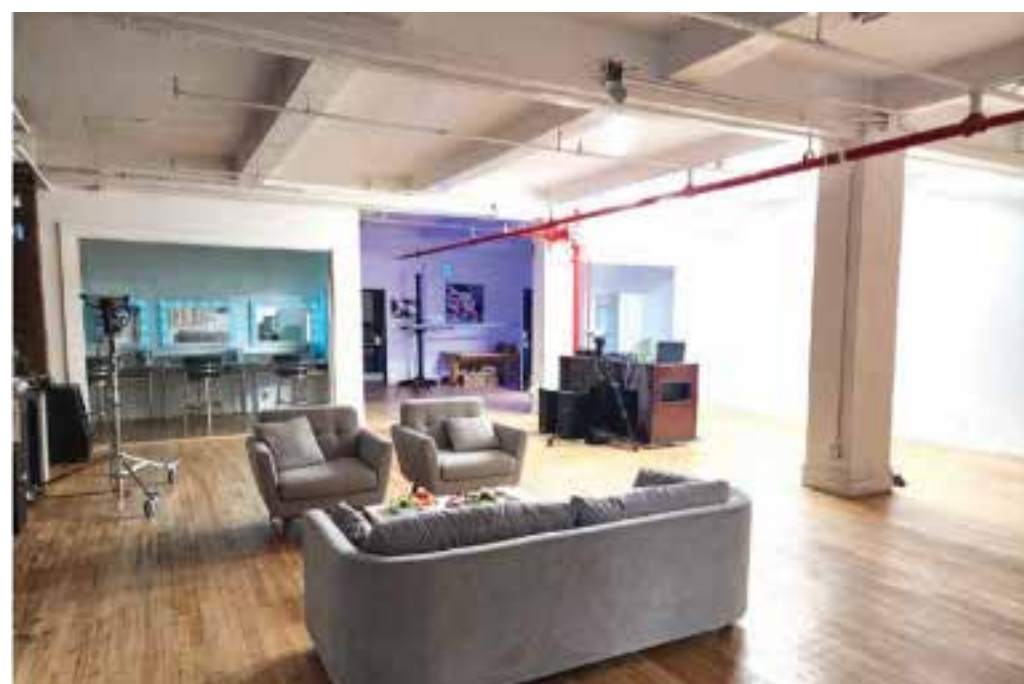

Behind the Scenes